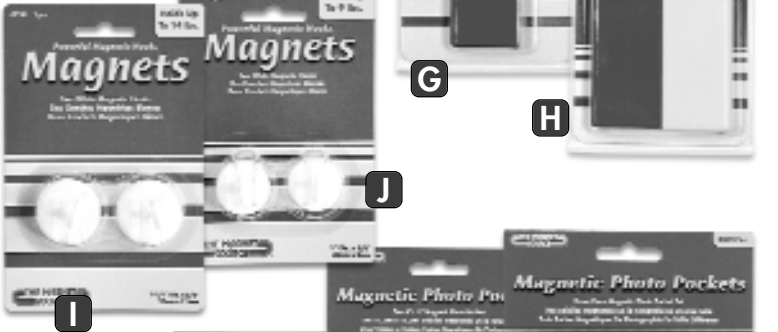

WHITE MAGNETIC HOOKS Work well in the kitchen, home office, bedroom and bathroom. Great for hanging decorations, accessories and more. Coated with white enamel paint, these hooks blend well with most decor.

- **I** 14 lbs. pull strength, 2 pcs. . . . . **Part No. 07291**
- **J** 9 lbs. pull strength, 2 pcs. . . . . **Part No. 07290**