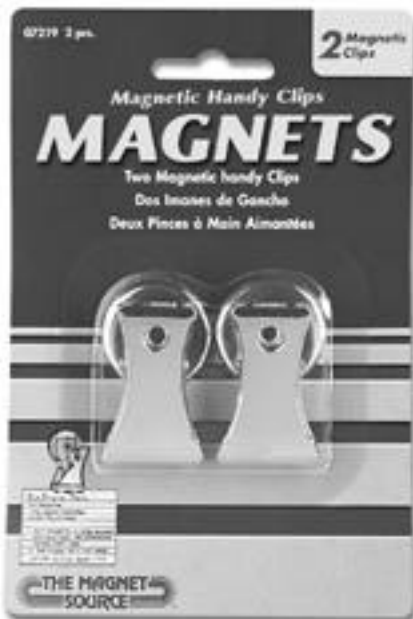

07252

Magnetic Bulk Lifter – 3½" dia. x 8¾" high

For use with small bulk material.

*Lifts up to 13 lbs. on a flat steel plate.

8

1.888.293.9190 www.magnetsource.com

THE MAGNET SOURCE

powerful **HANDI-HOOK™**

Hundreds of possible uses!

it **LIFTS** up to 20 pounds in a vertical test. The Handi-Hook™ is a powerful magnetic assembly with unlimited shop and household uses. Use it to hang a drop light from the inside of a car hood or a metal beam. Hang tools, keys, calendars, utensils and more from metal doors, refrigerators, filing cabinets or any ferrous metal surface. Handi-Hook™ also doubles as a craft accessory which will quickly and easily hang wreaths, decorations or window dressings (when a steel frame exists underneath the drywall). Handi-Hook™ also features a special liner on the back that helps prevent it from scratching painted surfaces.

07218

Handi-Hook™ 2" dia. magnet assembly with attached hook

07218CLP

Handi-Hook™ clip strip display (6 items)

useful **HANDY CLIPS™**

so **POPULAR** they practically fly off store shelves! Our magnetic clips are strong enough to keep those important memos, reports and documents from sliding out of sight. Avoid the frustration of weaker magnets. Magnetic clips are a must for every home, shop and office.