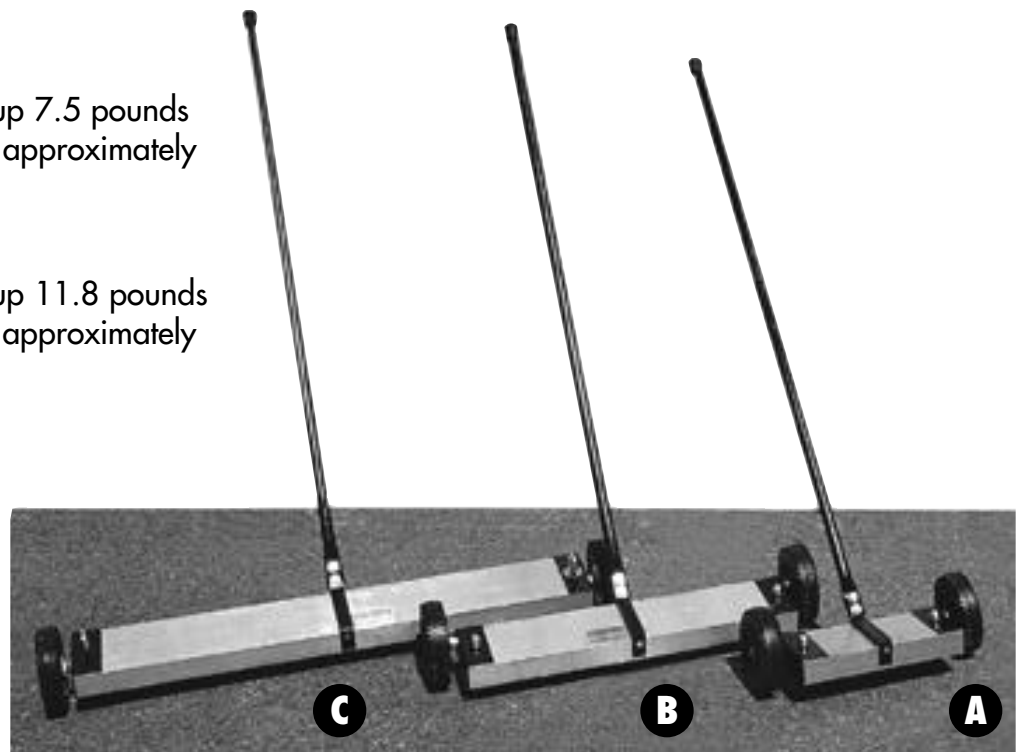

C. MFSM36

36" Sweeper picks up 11.8 pounds of 8 penny nails, or approximately 1,070 pieces.