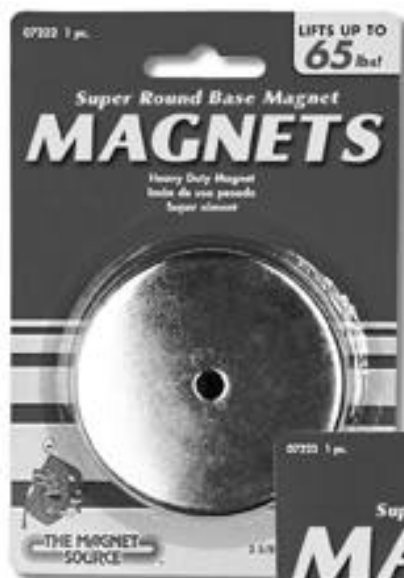

heavy duty **MAGNETIC** **BASES**

A