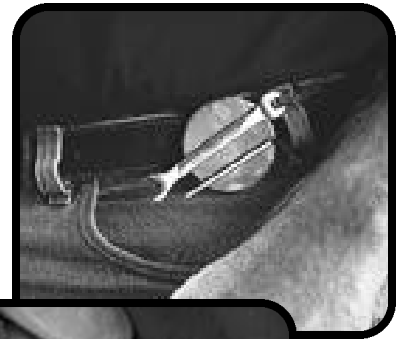

D

E

helpful **HANDY MAG™**

this **POPULAR** product can be used in so many different ways! Hold small hardware — nails, screws, wire nuts and more — securely and conveniently. Sturdy clip easily attaches magnet to belt or pocket. Great gift idea for mechanics, do-it-yourselfers, carpenters or electricians.

07221 Handy Mag™

07221CLP Carded Handy Mag™ in clip strip display (6 items)

Counter display also available...
see page 20.

screwdriver **MAGNETIZER** & **DEMAGNETIZER**

this **QUICKLY** and easily makes small tools magnetic to keep those hard-to-handle screws and nuts in position. Simply insert a screwdriver or nut driver into the hole, pull it out, and it's magnetized! For extra magnetic strength, leave the magnetizer on the tool while in use. To demagnetize the tool, simply pass it through one of the channels on the side of the magnet. The Screwdriver Magnetizer is perfect for do-it-yourselfers, mechanics, carpenters and more. Available in a convenient counter display bin, or packaged on a blister card.