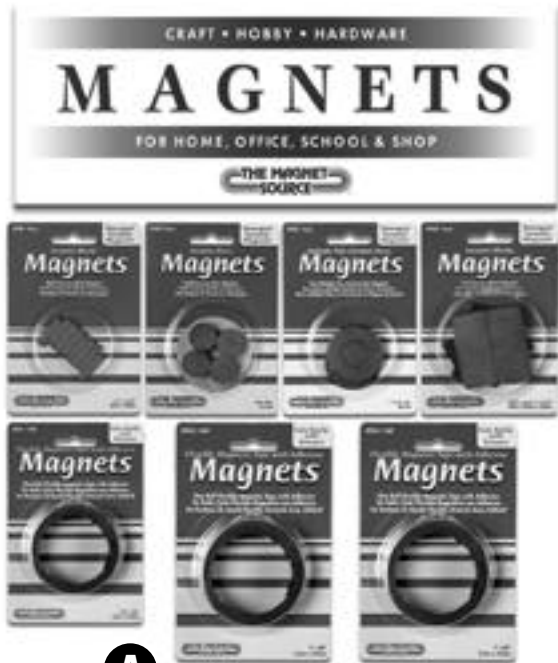

A

offer **YOUR** customers a small or large selection of our popular hardware magnets! Attractive and colorful arrangements will generate fast and multiple sales. Choose from 32-item starter planogram or 182-item deluxe planogram. Each planogram includes header card.

A. 07241

Hardware magnets starter planogram

Part No.	Qty.	Part No.	Qty.
07207	4	07228	6
07214	4	07218	6
07212	6	07224	6

B. SHMP

Hardware magnets deluxe planogram

Part No.	Qty.	Part No.	Qty.
07207	4	07203	12
07214	4	07204	12
07200	6	07213	12
07201	6	07215	12
07202	6	07216	12
07205	6	07217	12
07206	6	07219	12
07212	6	07220	12
07218	6	07221	12
07224	6	07229	12
07228	6		

B

hobby **PLANOGRAMS**

A

the **IDEAL** assortment of magnets for the hobbyist or craftsman. The 72-item starter planogram features block and disc magnets, plus magnetic tapes. The 204-item deluxe planogram includes block, disc and ring magnets, magnetic tapes and flexible magnetic sheeting. Each planogram includes header card.