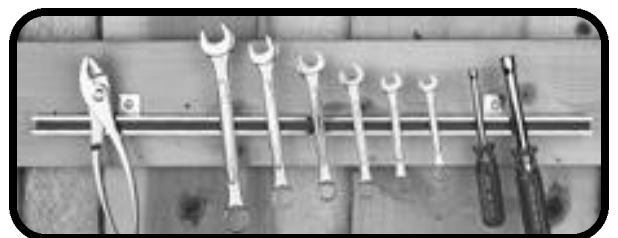

magnetic **KNIFE & UTENSIL HOLDERS**

these **PRACTICAL** knife and utensil holders are ideal for any kitchen, bar or recreational vehicle. Hold, organize and display kitchen knives, utensils and tools. Each features up to 20 lbs. of pull per inch!