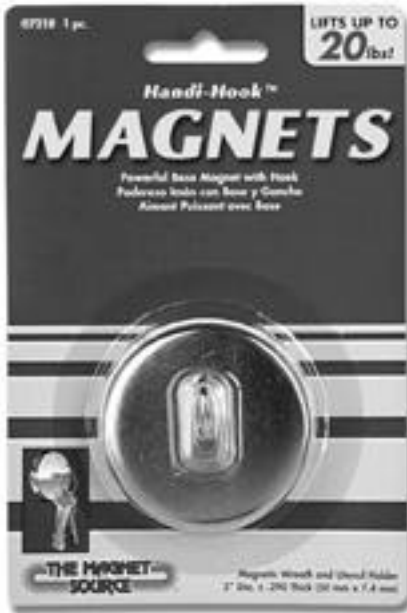

The magnetic bulk lifter also prevents injuries from sharp metal objects. Its heavy-duty canister is lightweight and features an easy-to-grip handle. The super powerful magnet lifts up to 13 pounds!* Permanent magnetism guaranteed and packaging is trilingual.

07252

Magnetic Bulk Lifter – 3½" dia. x 8¾" high

For use with small bulk material.

*Lifts up to 13 lbs. on a flat steel plate.

8

1.888.293.9190 www.magnetsource.com

THE MAGNET SOURCE

powerful **HANDI-HOOK™**

Hundreds of possible uses!

it **LIFTS** up to 20 pounds in a vertical test. The Handi-Hook™ is a powerful magnetic assembly with unlimited shop and household uses. Use it to hang a drop light from the inside of a car hood or a metal beam. Hang tools, keys, calendars, utensils and more from metal doors, refrigerators, filing cabinets or any ferrous metal surface. Handi-Hook™ also doubles as a craft accessory which will quickly and easily hang wreaths, decorations or window dressings (when a steel frame exists underneath the drywall). Handi-Hook™ also features a special liner on the back that helps prevent it from scratching painted surfaces.