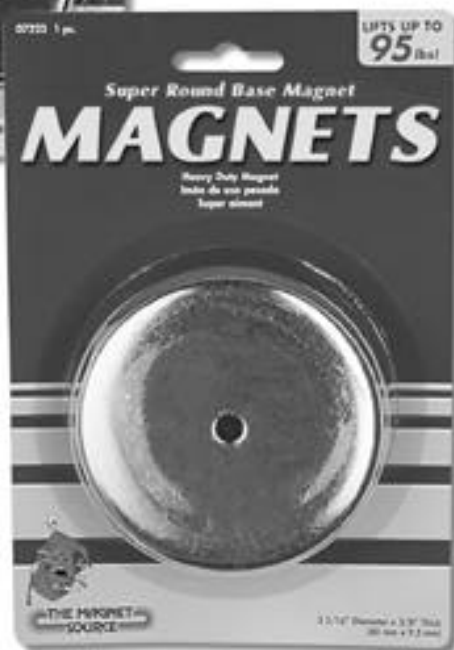

versatile **MAGNETIC BASES** & latch magnets

use to **POSITION**, lift, hold and mount shop lights, calendars, tools, plants, keys and more to steel surfaces such as refrigerators, machinery, filing cabinets, metal beams, walls and doors. Also handy for P.O.P. and sign display applications. Latch magnets can secure a shed door or garden gate. Hundreds of uses are possible!

- A. 07220**
Latch magnets in zinc-plated channels. Lifts up to 7 lbs. 2 pcs.
- B. 07215**
Nickel-plated round base magnets. Lifts up to 4 lbs. 2 pcs.
- C. 07216**
Nickel-plated round base magnet. Lifts up to 15 lbs.
- D. 07217**
Nickel-plated round base magnet. Lifts up to 25 lbs.

Add a hook to hang tools, utensils, lights and more.

heavy duty **MAGNETIC** **BASES**

A

B

extraSTRONG, super powerful, heavy duty base magnets offer hundreds of uses. Each has a center hole for mounting or positioning. Ideal for in-store signs and P.O.P. displays. Use to suspend heavy items such as spotlights and speakers. Permanent magnetism guaranteed.