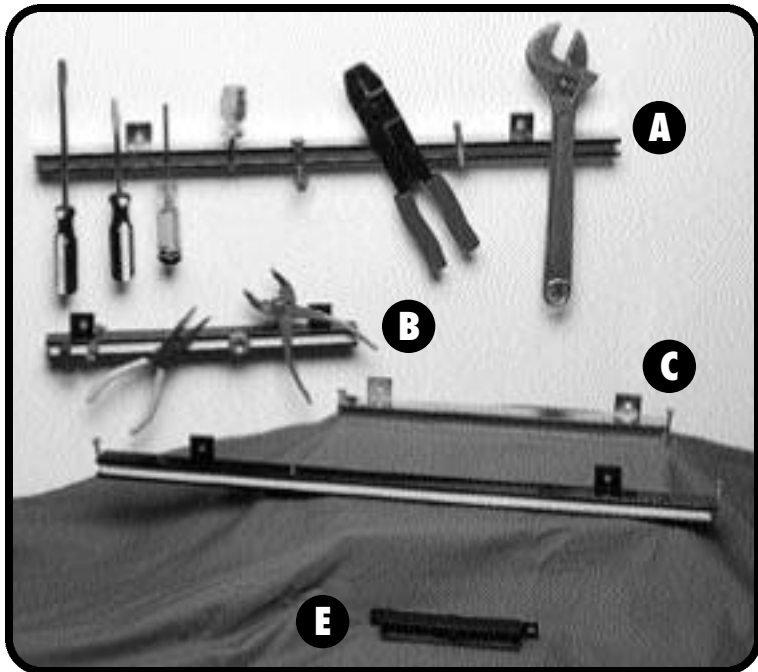

powerful **TOOL HOLDERS**