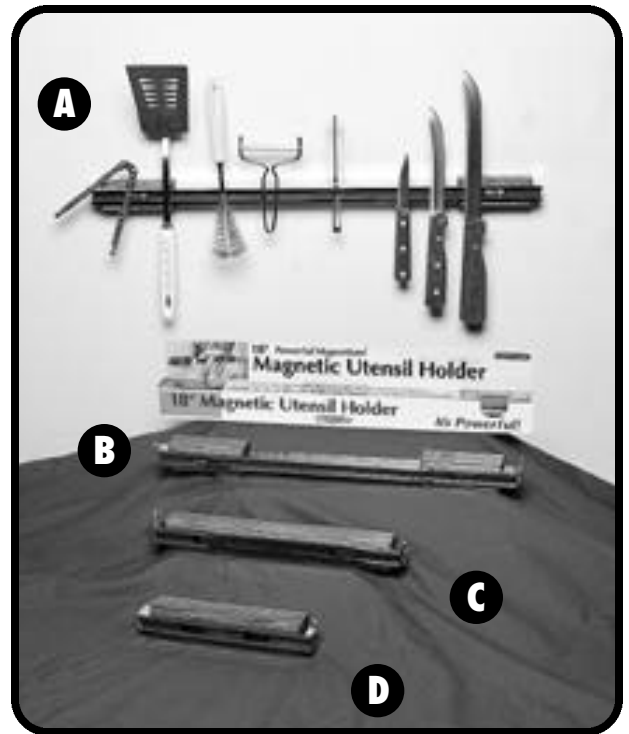

magnetic **KNIFE & UTENSIL HOLDERS**

these **PRACTICAL** knife and utensil holders are ideal for any kitchen, bar or recreational vehicle. Hold, organize and display kitchen knives, utensils and tools. Each features up to 20 lbs. of pull per inch!

Knife and utensil holders are available in four different lengths — 24", 18", 12" and 8" — each consists of a non-rust, nickel-plated, magnetic assembly in a finished oak channel. Permanent magnetism guaranteed. Each knife and utensil holder is packaged in a full-color box with bar coding. Mounting screws included. Utensils displayed are not included.

A. 07237 24" Magnetic knife holder	C. 07235 12" Magnetic knife holder
B. 07236 18" Magnetic knife holder	D. 07234 8" Magnetic knife holder